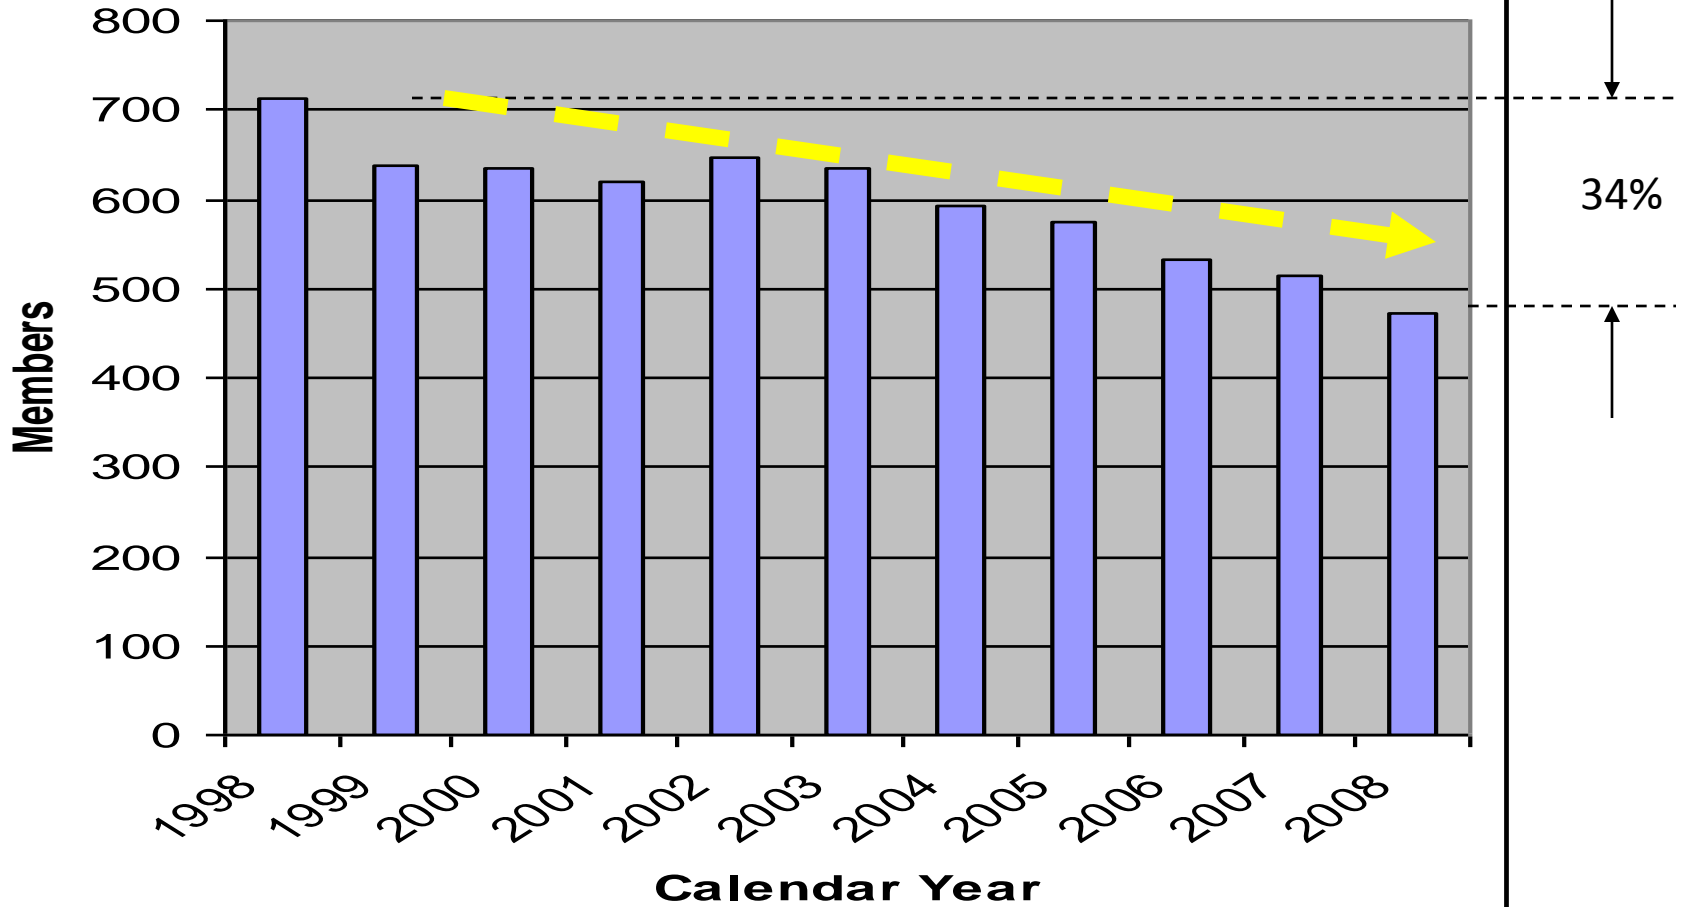

# LUMC Membership

Years	1998	1999	2000	2001	2002	2003	2004	2005	2006	2007	2008
M'bership	713	637	634	620	647	636	593	574	533	515	473

## Active Member Demographics 2008

	Age Groups						
	up to 17	18-25	25-40	41-50	51-60	61-70	71 and up
persons	7	28	28	28	69	40	112