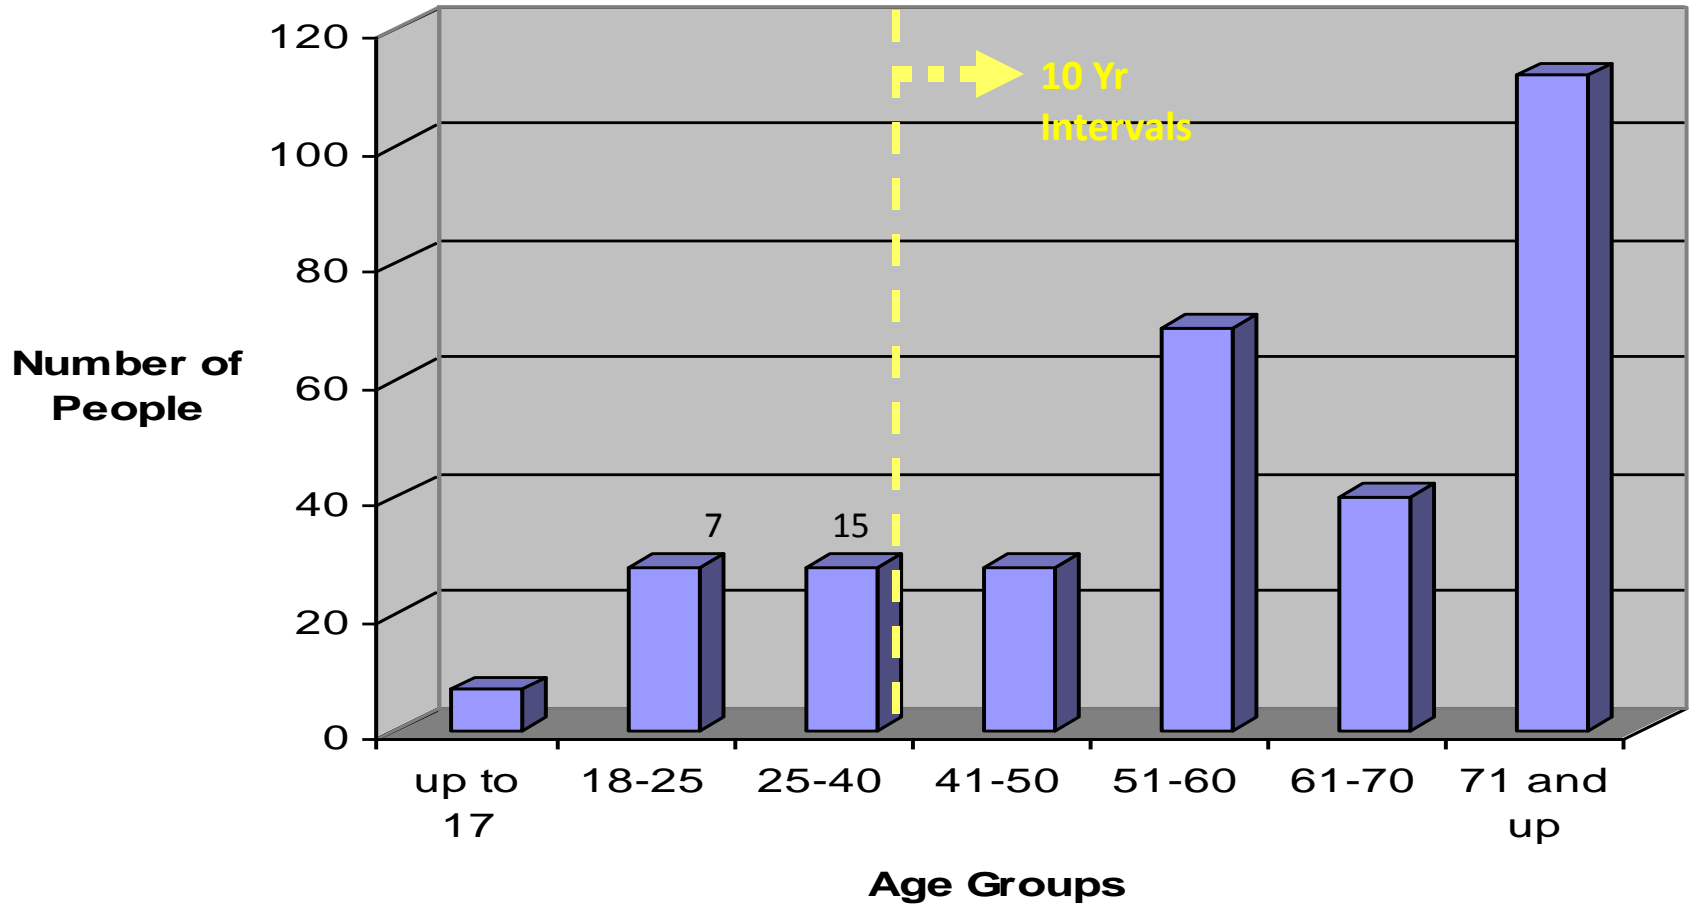

# LUMC Membership

Years	1998	1999	2000	2001	2002	2003	2004	2005	2006	2007	2008
M'bership	713	637	634	620	647	636	593	574	533	515	473

## Active Member Demographics 2008

	Age Groups						
	up to 17	18-25	25-40	41-50	51-60	61-70	71 and up
persons	7	28	28	28	69	40	112